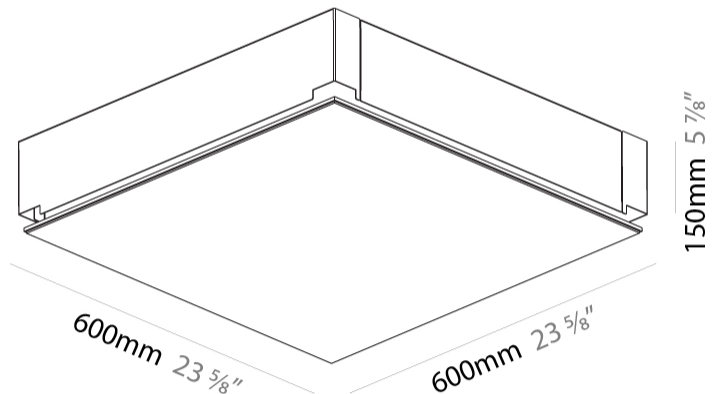

PHYSICAL

Shape: Square
Length (mm): 600
Length (in): 23 5/8
Width (mm): 600
Width (in): 23 5/8
Height (mm): 150
Height (in): 5 7/8
Ceiling Thickness (mm): 10 / 12.5 / 15 / 25 / 30
Ceiling Thickness (in): 3/8 or 1/2 or 9/16 or 1 or 1 3/16
Min. Recessing Depth (mm): 180
Min. Recessing Depth (in): 7 1/16
Light Distribution: Direct
Diffuser: PMMA - Opal
Fixture Finish: SSR / BKV / CWI / CRY / HAB / LAG / UFT / ITA / RUA / RUR / MIC / FTG / MYG / TWT / LOD / PUS / FRO / FUP / KIA / POP / BLS / SPG / MEY / GOH / GUM / CHC / COM / ABZ / JAG / OBR / MOS / ROR
Fixture Material: Aluminum
Cut-out Measurements: 635mm / 25" x 635mm / 25"
Upon Request: Unique Sizes Unique Ceiling Thickness Unique Mounting Depth Spot Inserts

ELECTRICAL

Lamp Type: LED (Zhaga Standard)
Input Wattage (W): 55
Total Output Wattage (W): 46
Dimming: Tri-Mode (Non-Dimming and Phase Dimming (120Vac only) and 0-10V Dimming)
Driver Included: Yes
Driver Location: Integrated
Driver Type: Constant Current - Universal
Driver Class: Class 2
Input Voltage (V): 120 - 277
Constant Current (MA): 350

LED

Color Temperature (°K): 3000 / 3500 / 4000
Max. Delivered Lumen (lm): 4350 / 4410 / 4500
CRI: >80 CRI
Efficiency (%): 65% (5mm Perspex)|65.10%
Lamp Life (hrs): 50000
Upon Request: RGB-W Tunable White Special Color Temperature CRI90

OPTICAL

RATINGS AND CERTIFICATIONS

Certified By: Certified for North American Standards
IP rating: IP20